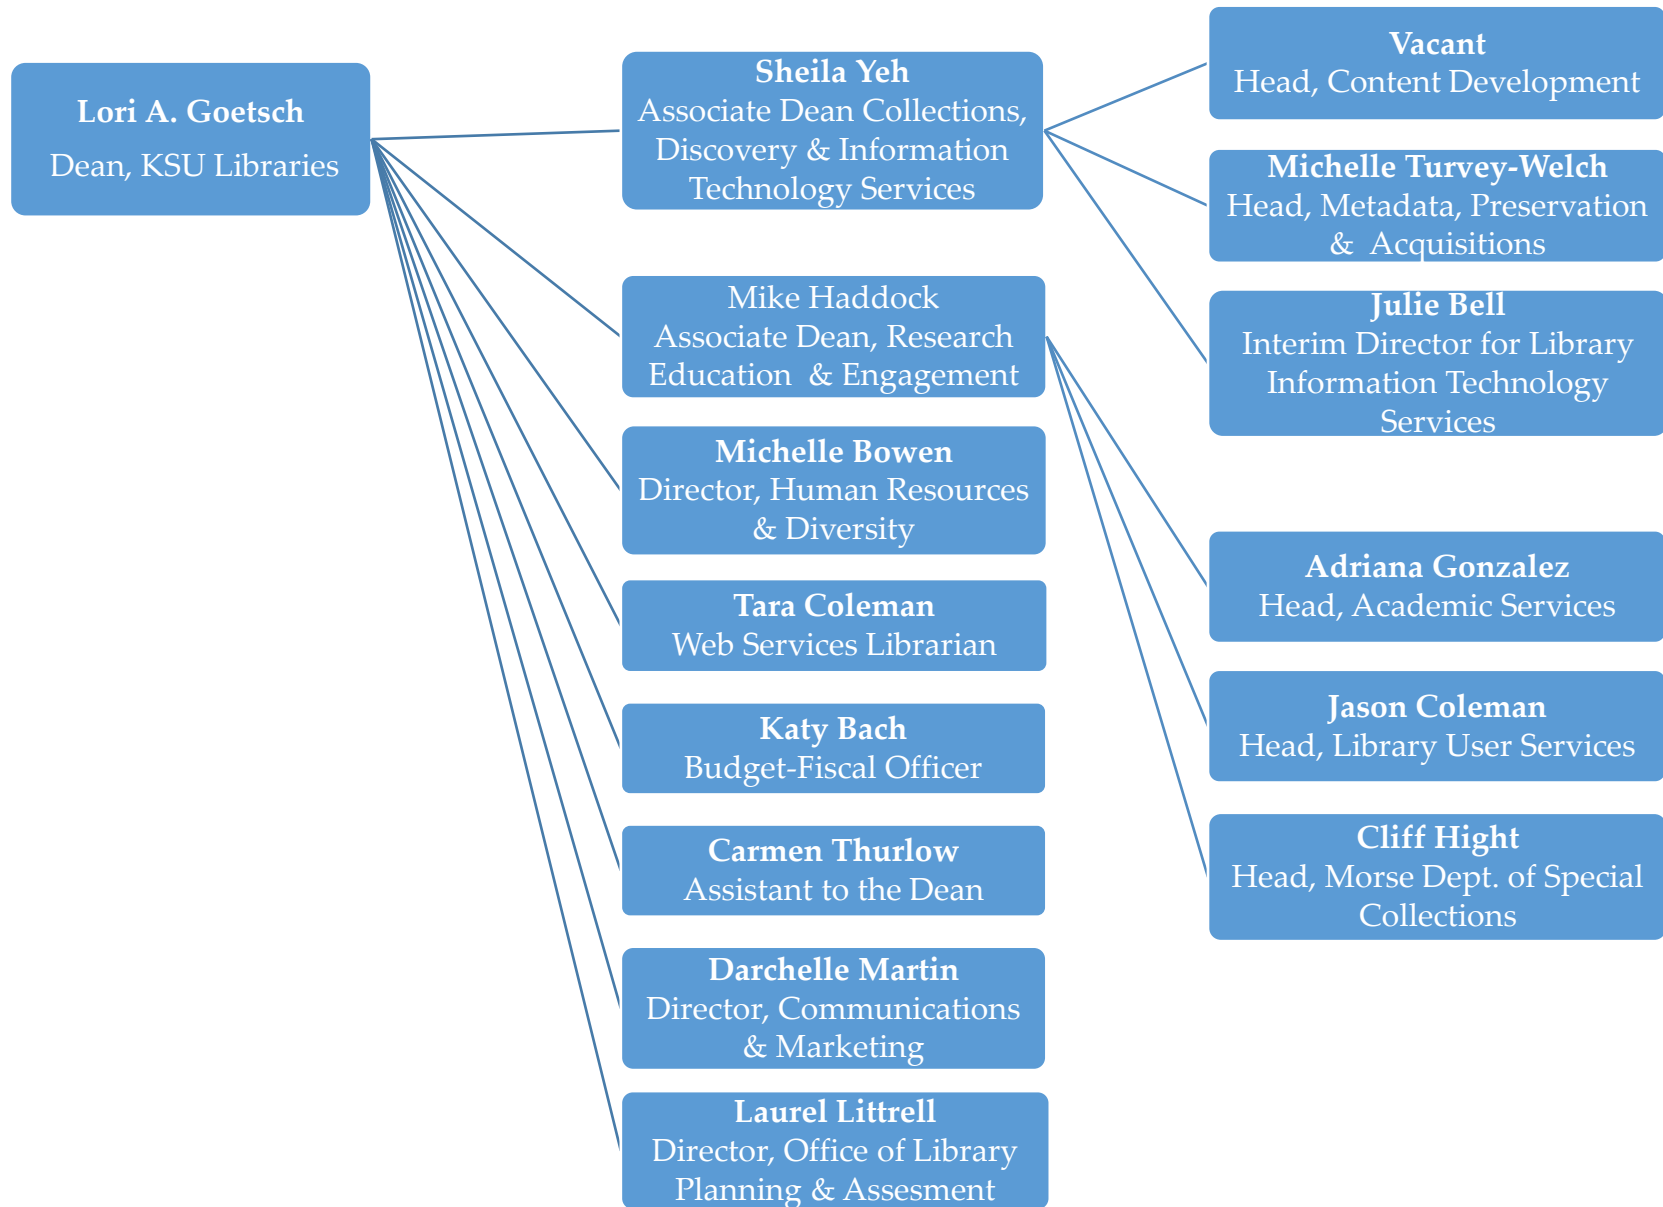

Organizational Chart