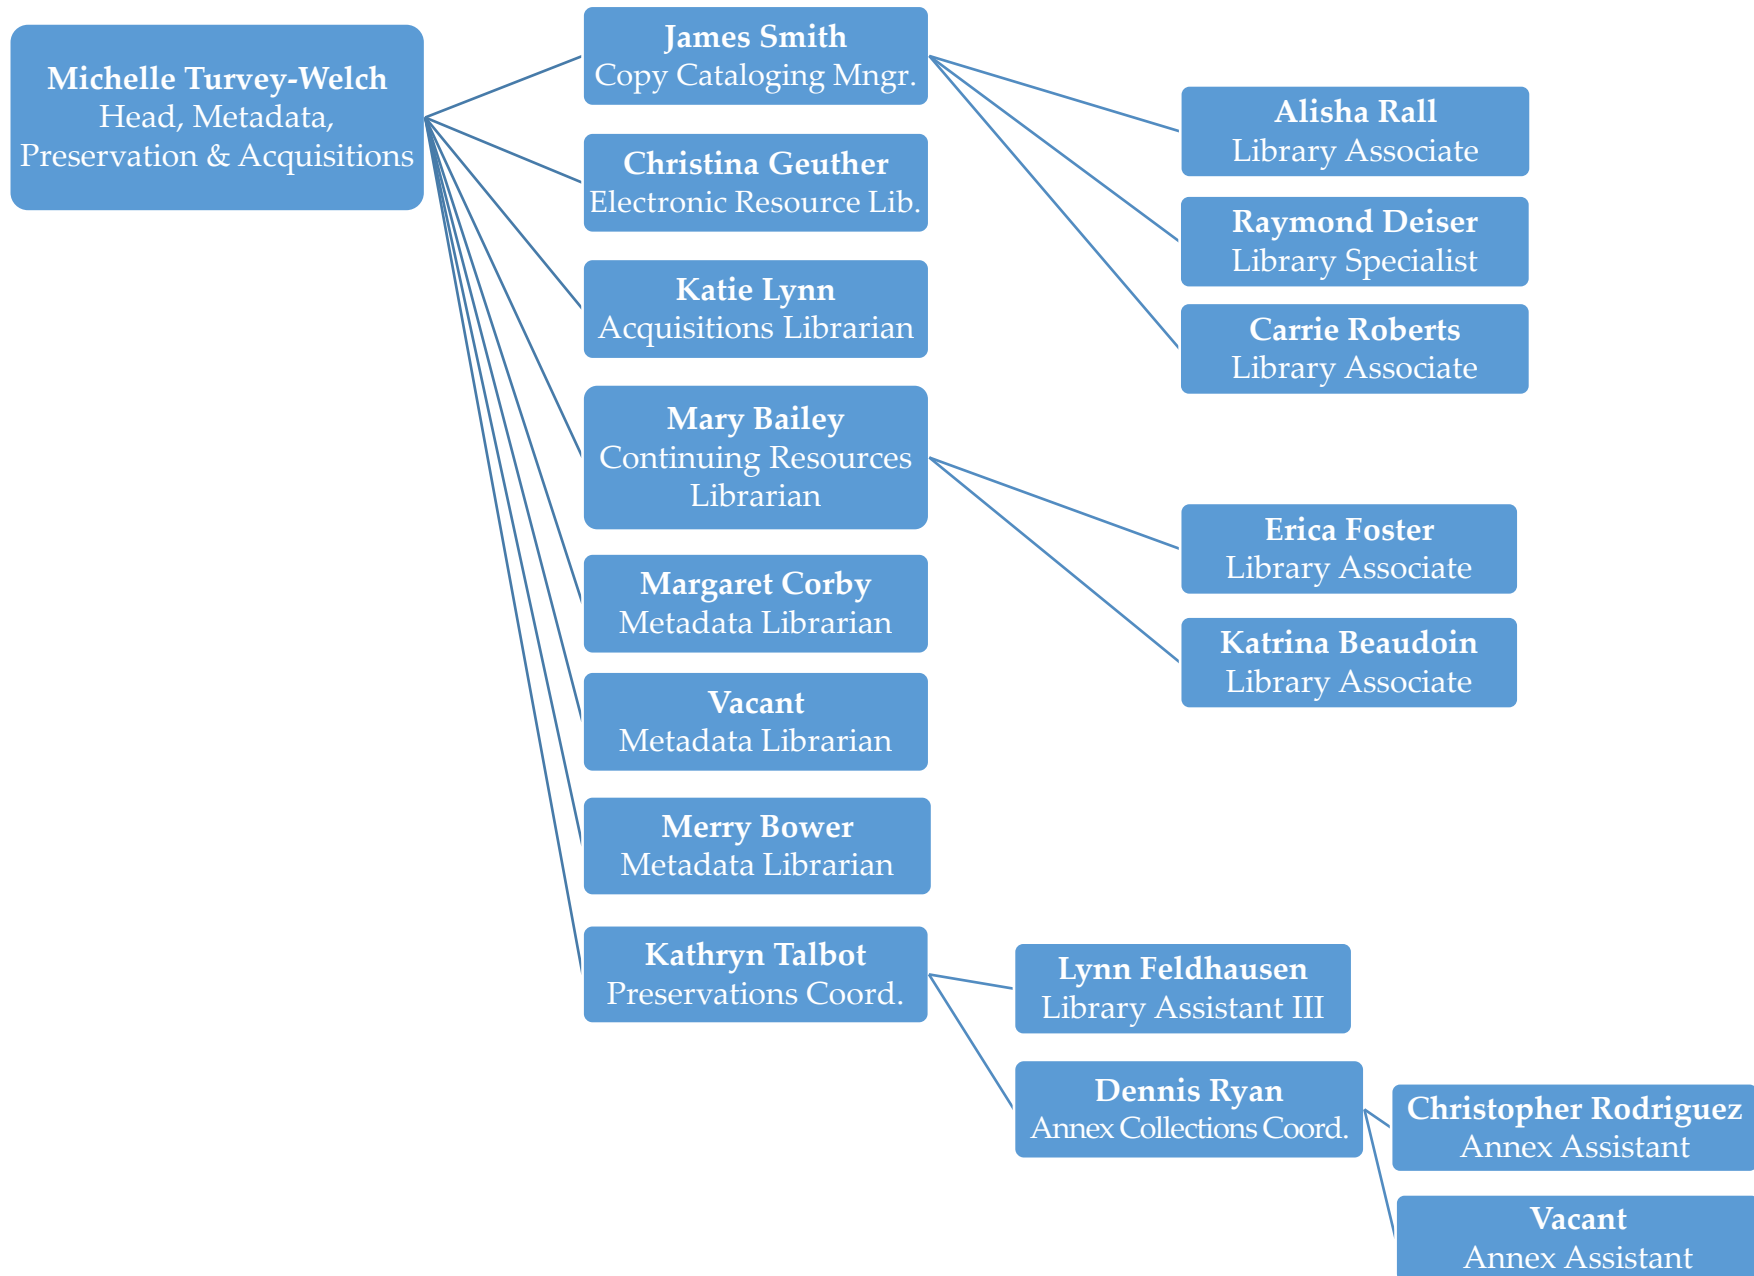

Library User Services

Morse Department of Special Collections

2/10/2020

Metadata, Preservation & Acquisitions

K-State Salina Campus Library

Veterinary Medicine Library