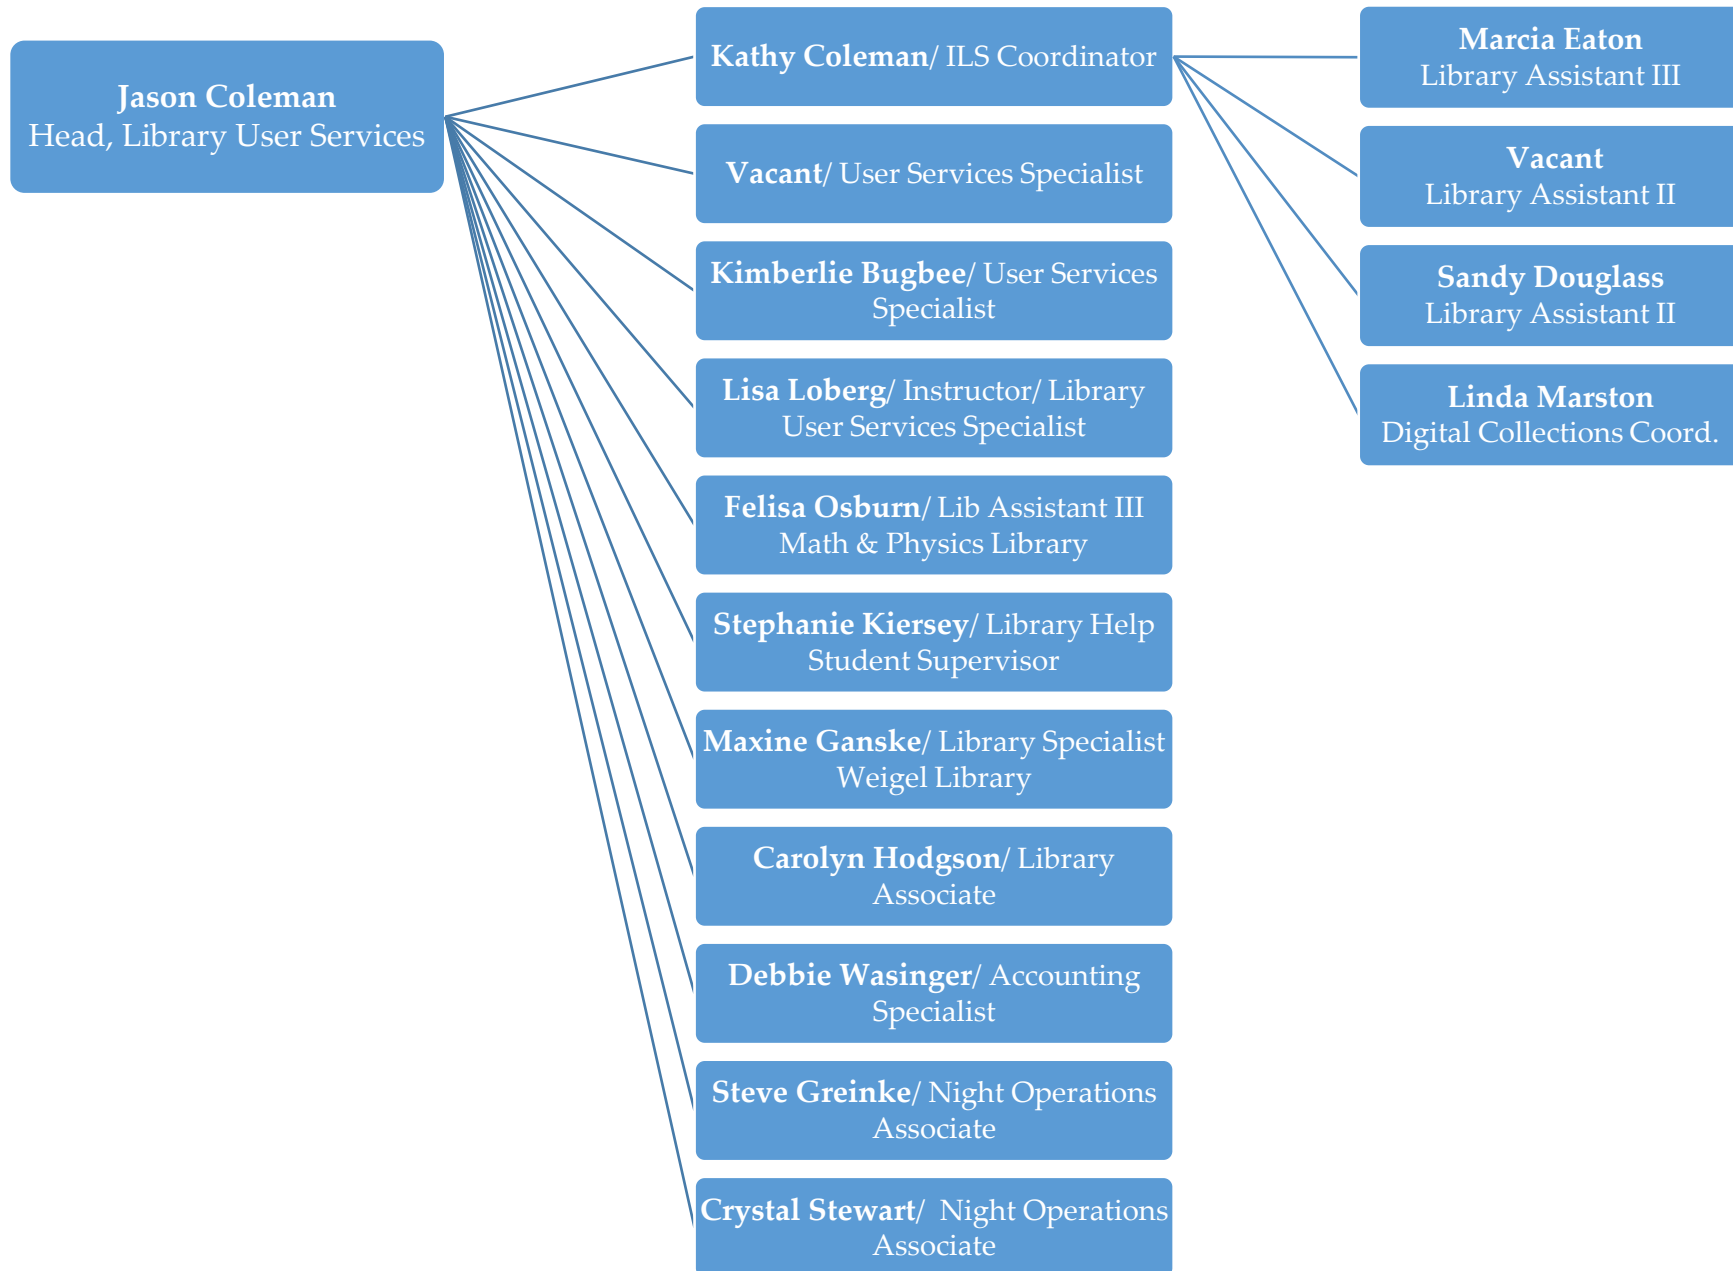

Library User Services

Morse Department of Special Collections

2/10/2020

Metadata, Preservation & Acquisitions

K-State Salina Campus Library

Veterinary Medicine Library