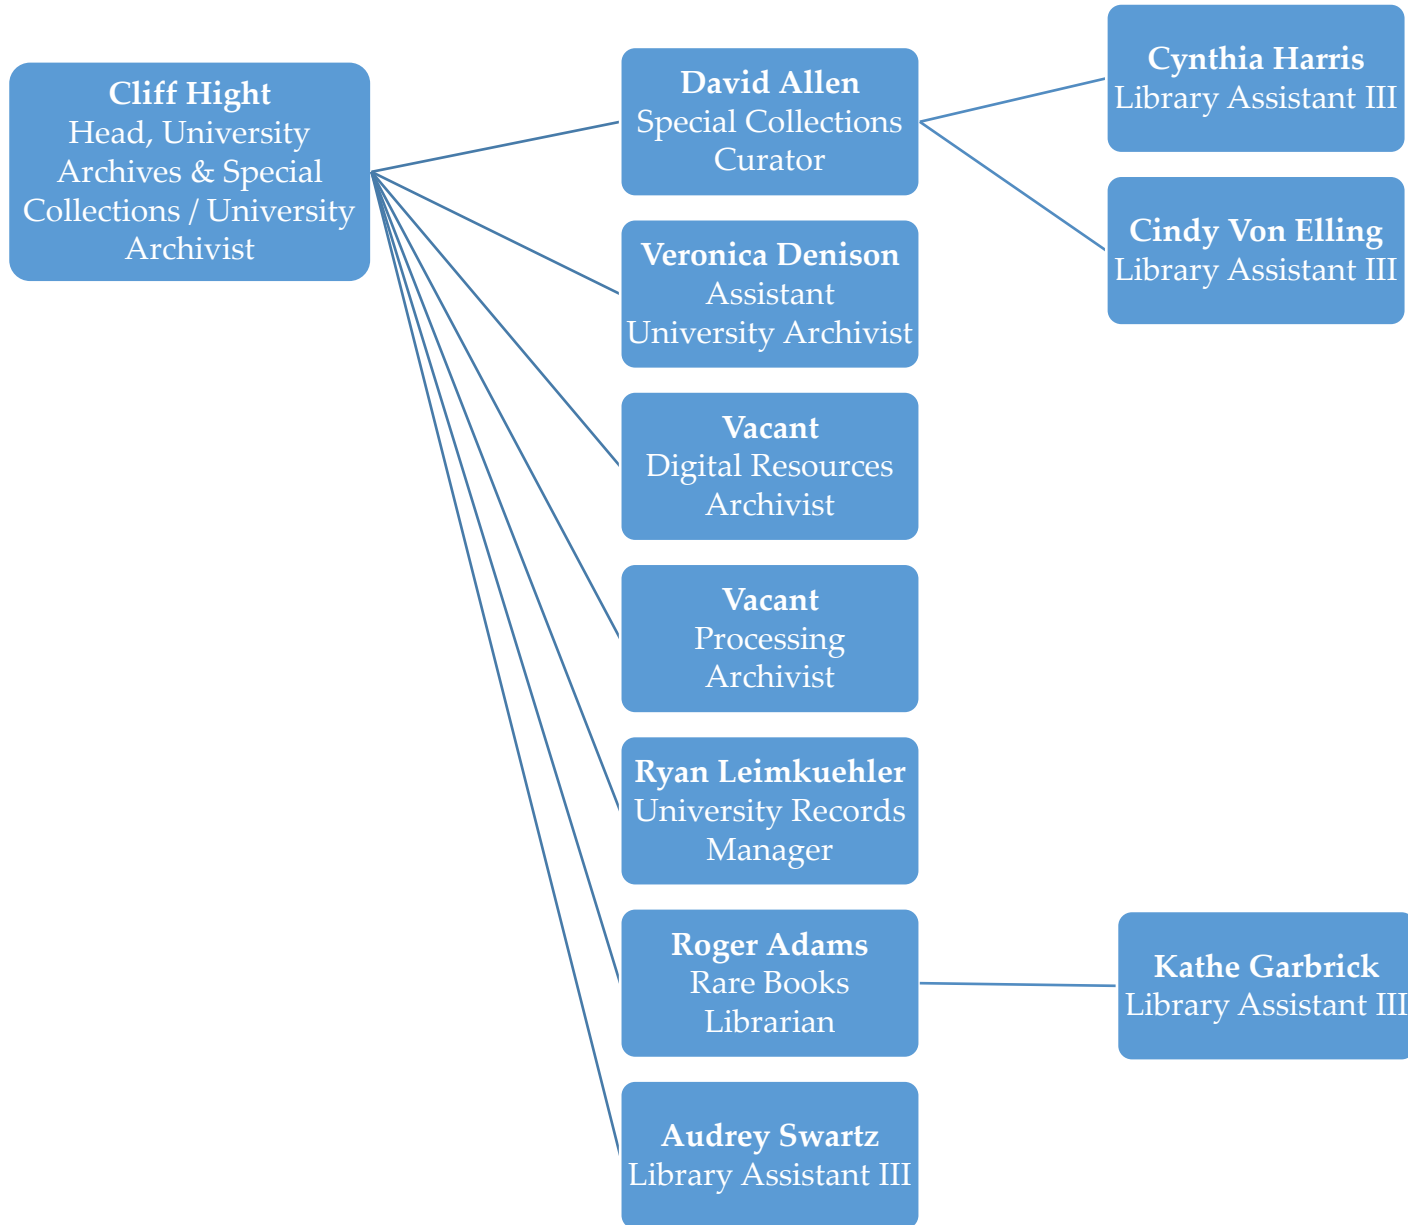

Library User Services

Morse Department of Special Collections

2/10/2020

Metadata, Preservation & Acquisitions

K-State Salina Campus Library

Veterinary Medicine Library