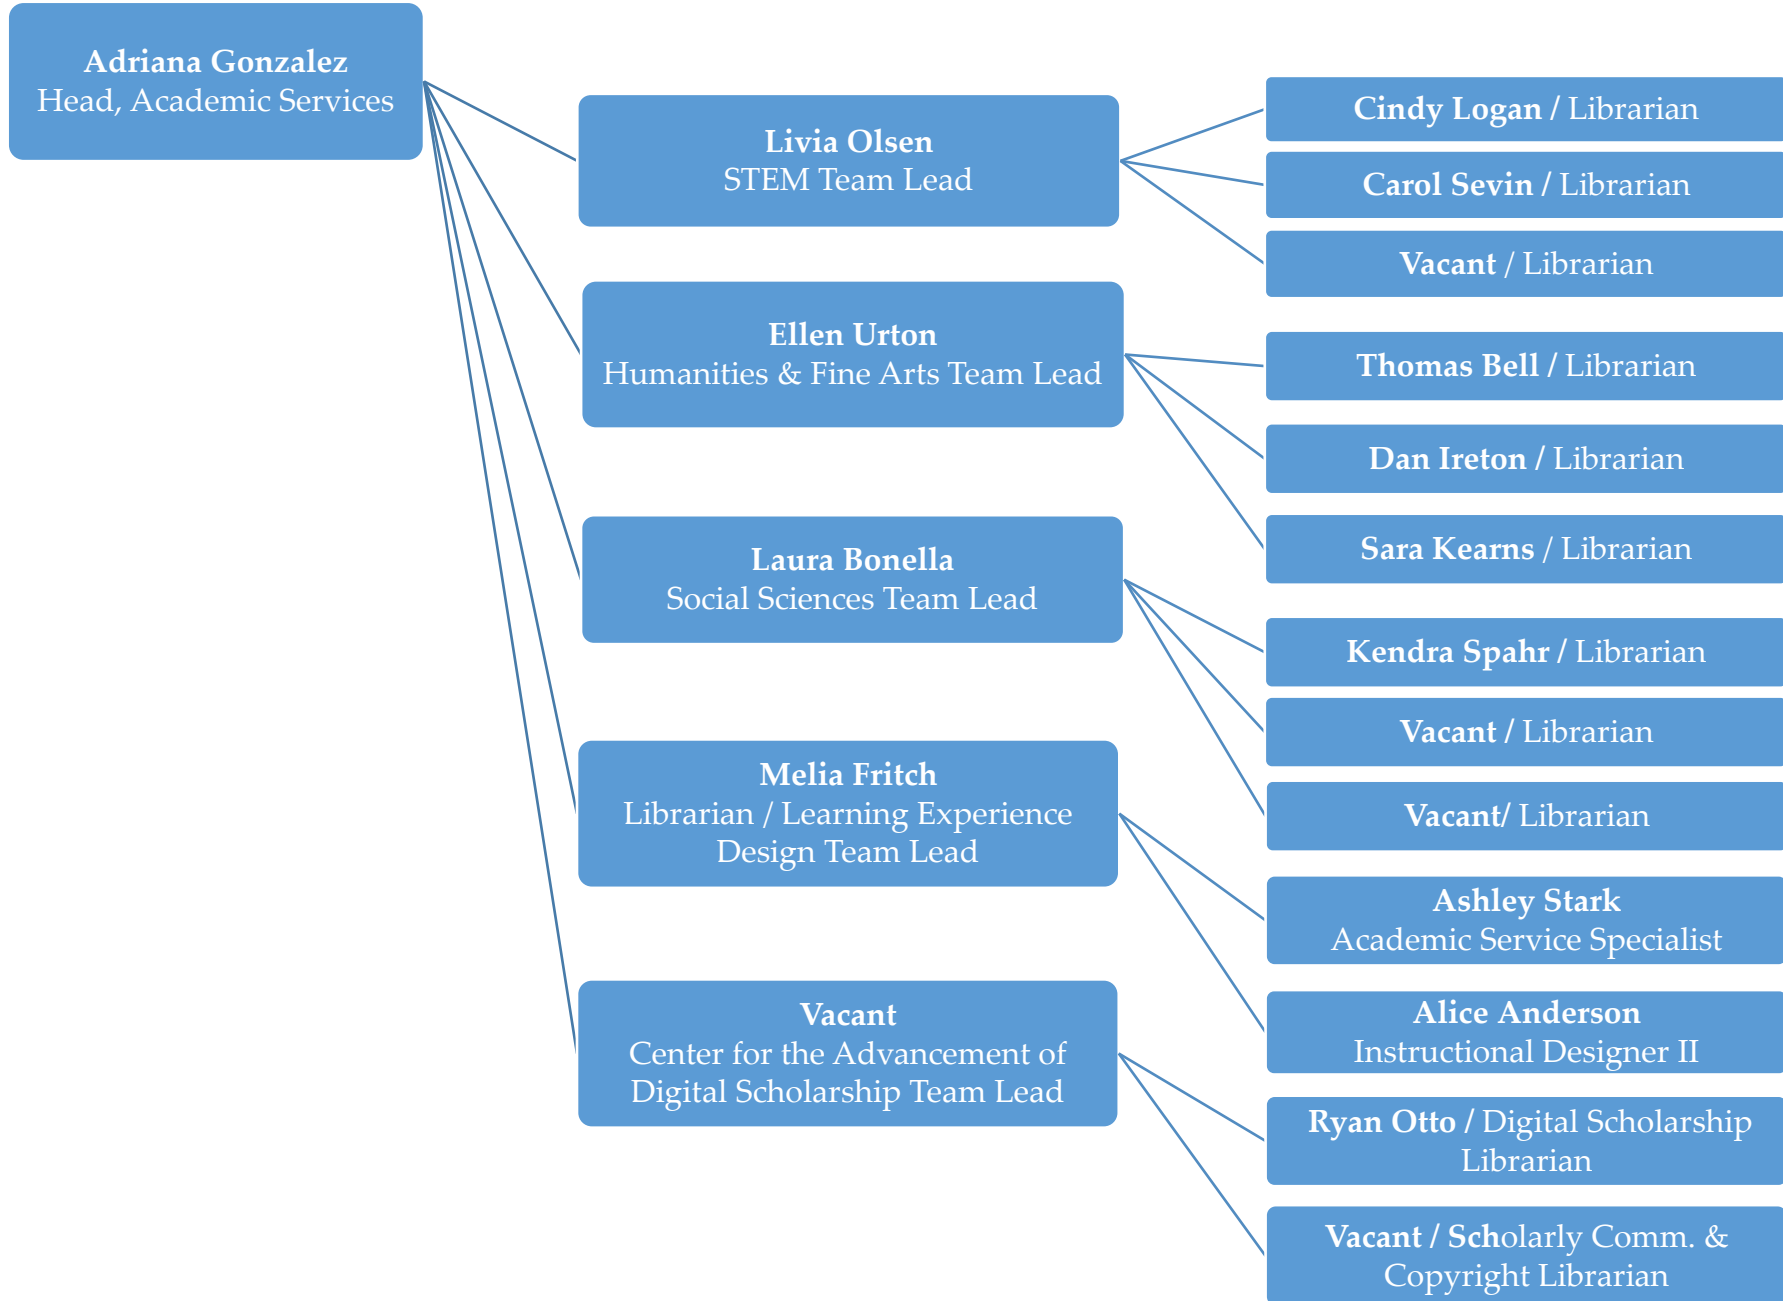

2/10/2020

Academic Services